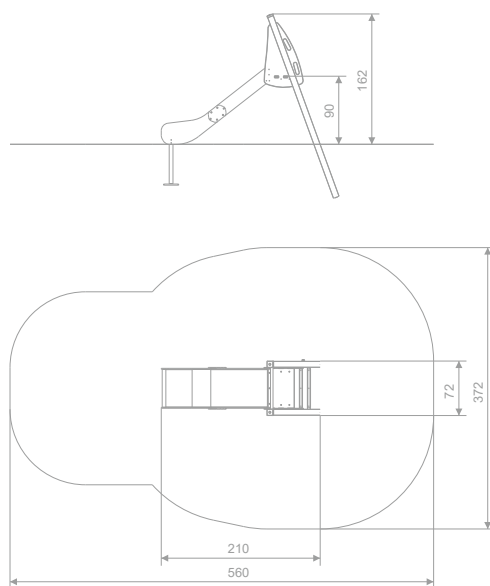

SLIDING

SOCIALIZING

CLIMBING

INFORMATION ABOUT THE PRODUCT

| | |
|----------------------------------------------------------------------------------------------------------------------------------|---------------------|
| Dimensions | 72 x 210 cm |
| Safety zone | 372 x 560 cm |
| Safety zone area | 16,7 m ² |
| Overall height | 162 cm |
| Free fall height | 90 cm |
| Amount of users | 3 |
| Product complies with EN 1176-1:2017-12 | YES |
| Availability of spare parts | YES |
| Age range | 1-8 |
| According to EN 1176-1:2017-12 norm, the product requires applying a safety surface according to the product's free fall height. | |

SCALE 1:100

MATERIALS:

PLATES OF THE WALLS
MADE OF 12 MM HDPE IN
THE HIGHEST QUALITY

ANTI-SLIP HEXA 18 MM H
PLATFORM PLATE
SERIES: SMART

SOLID CONSTRUCTION MADE
OF BLACK STEEL, CLEANED THE
SANDBLASTING PROCESS

SLIDES MADE OF STAINLESS
STEEL AISI 304, SIDE PANELS
MADE OF HDPE
POLYETHYLENE